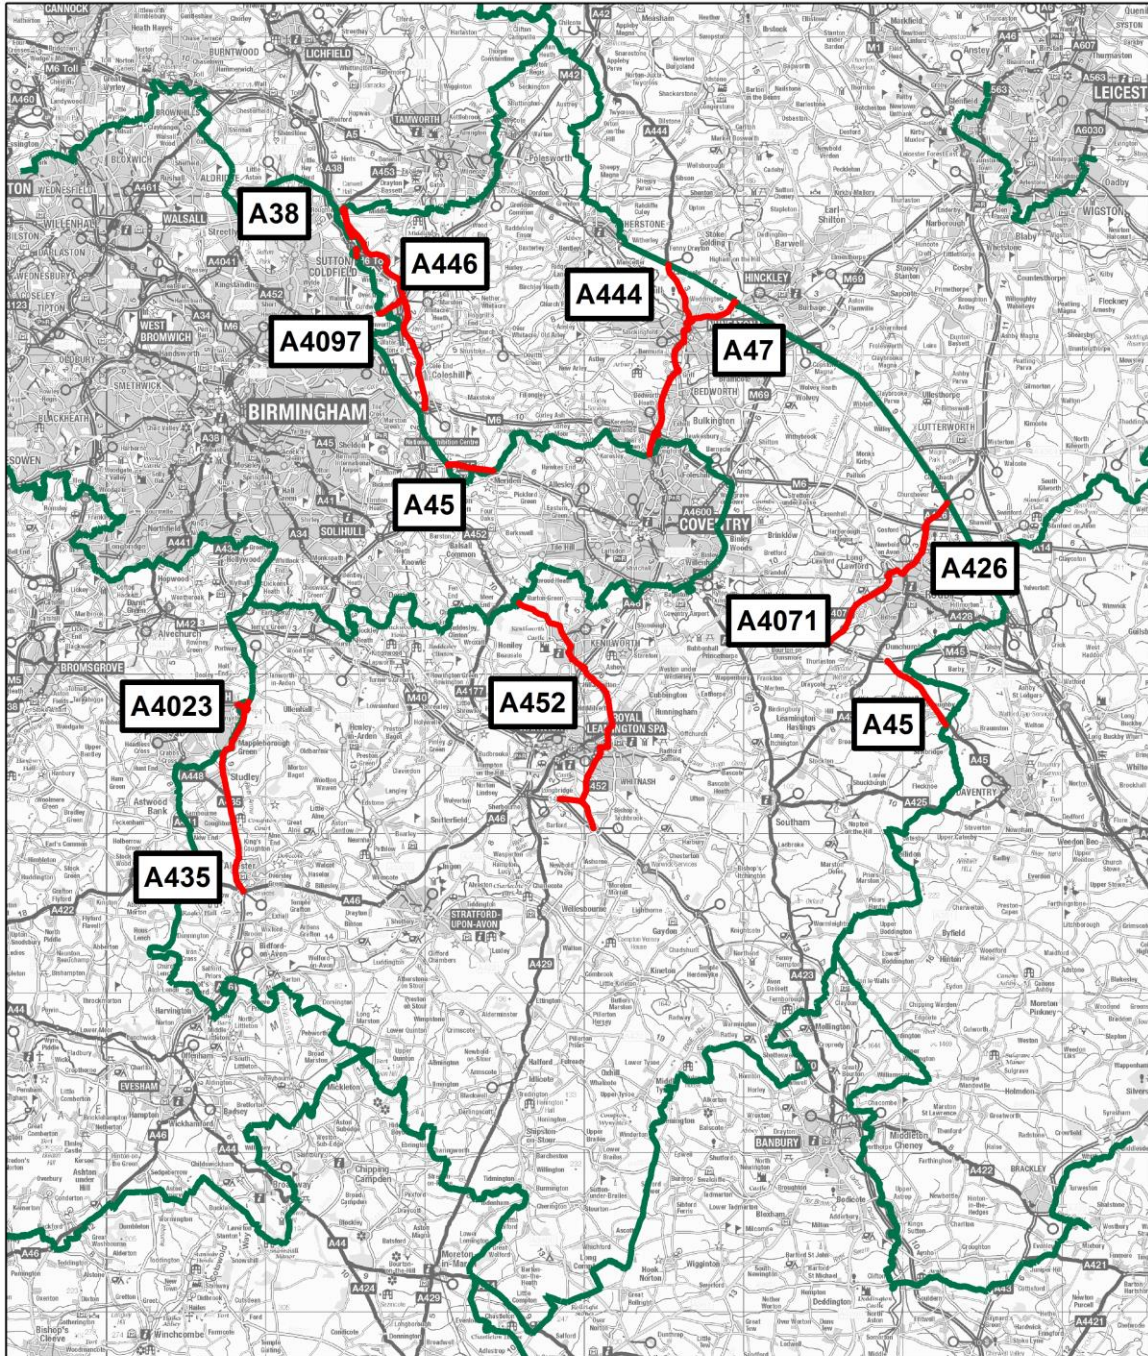

# Appendix 1

## Warwickshire Major Road Network

**Legend**  
— WCC\_Major Road Network

Communities  
18 Apr 2019

(c) Crown Copyright and  
database right 2018. Ordnance  
Survey 100019520